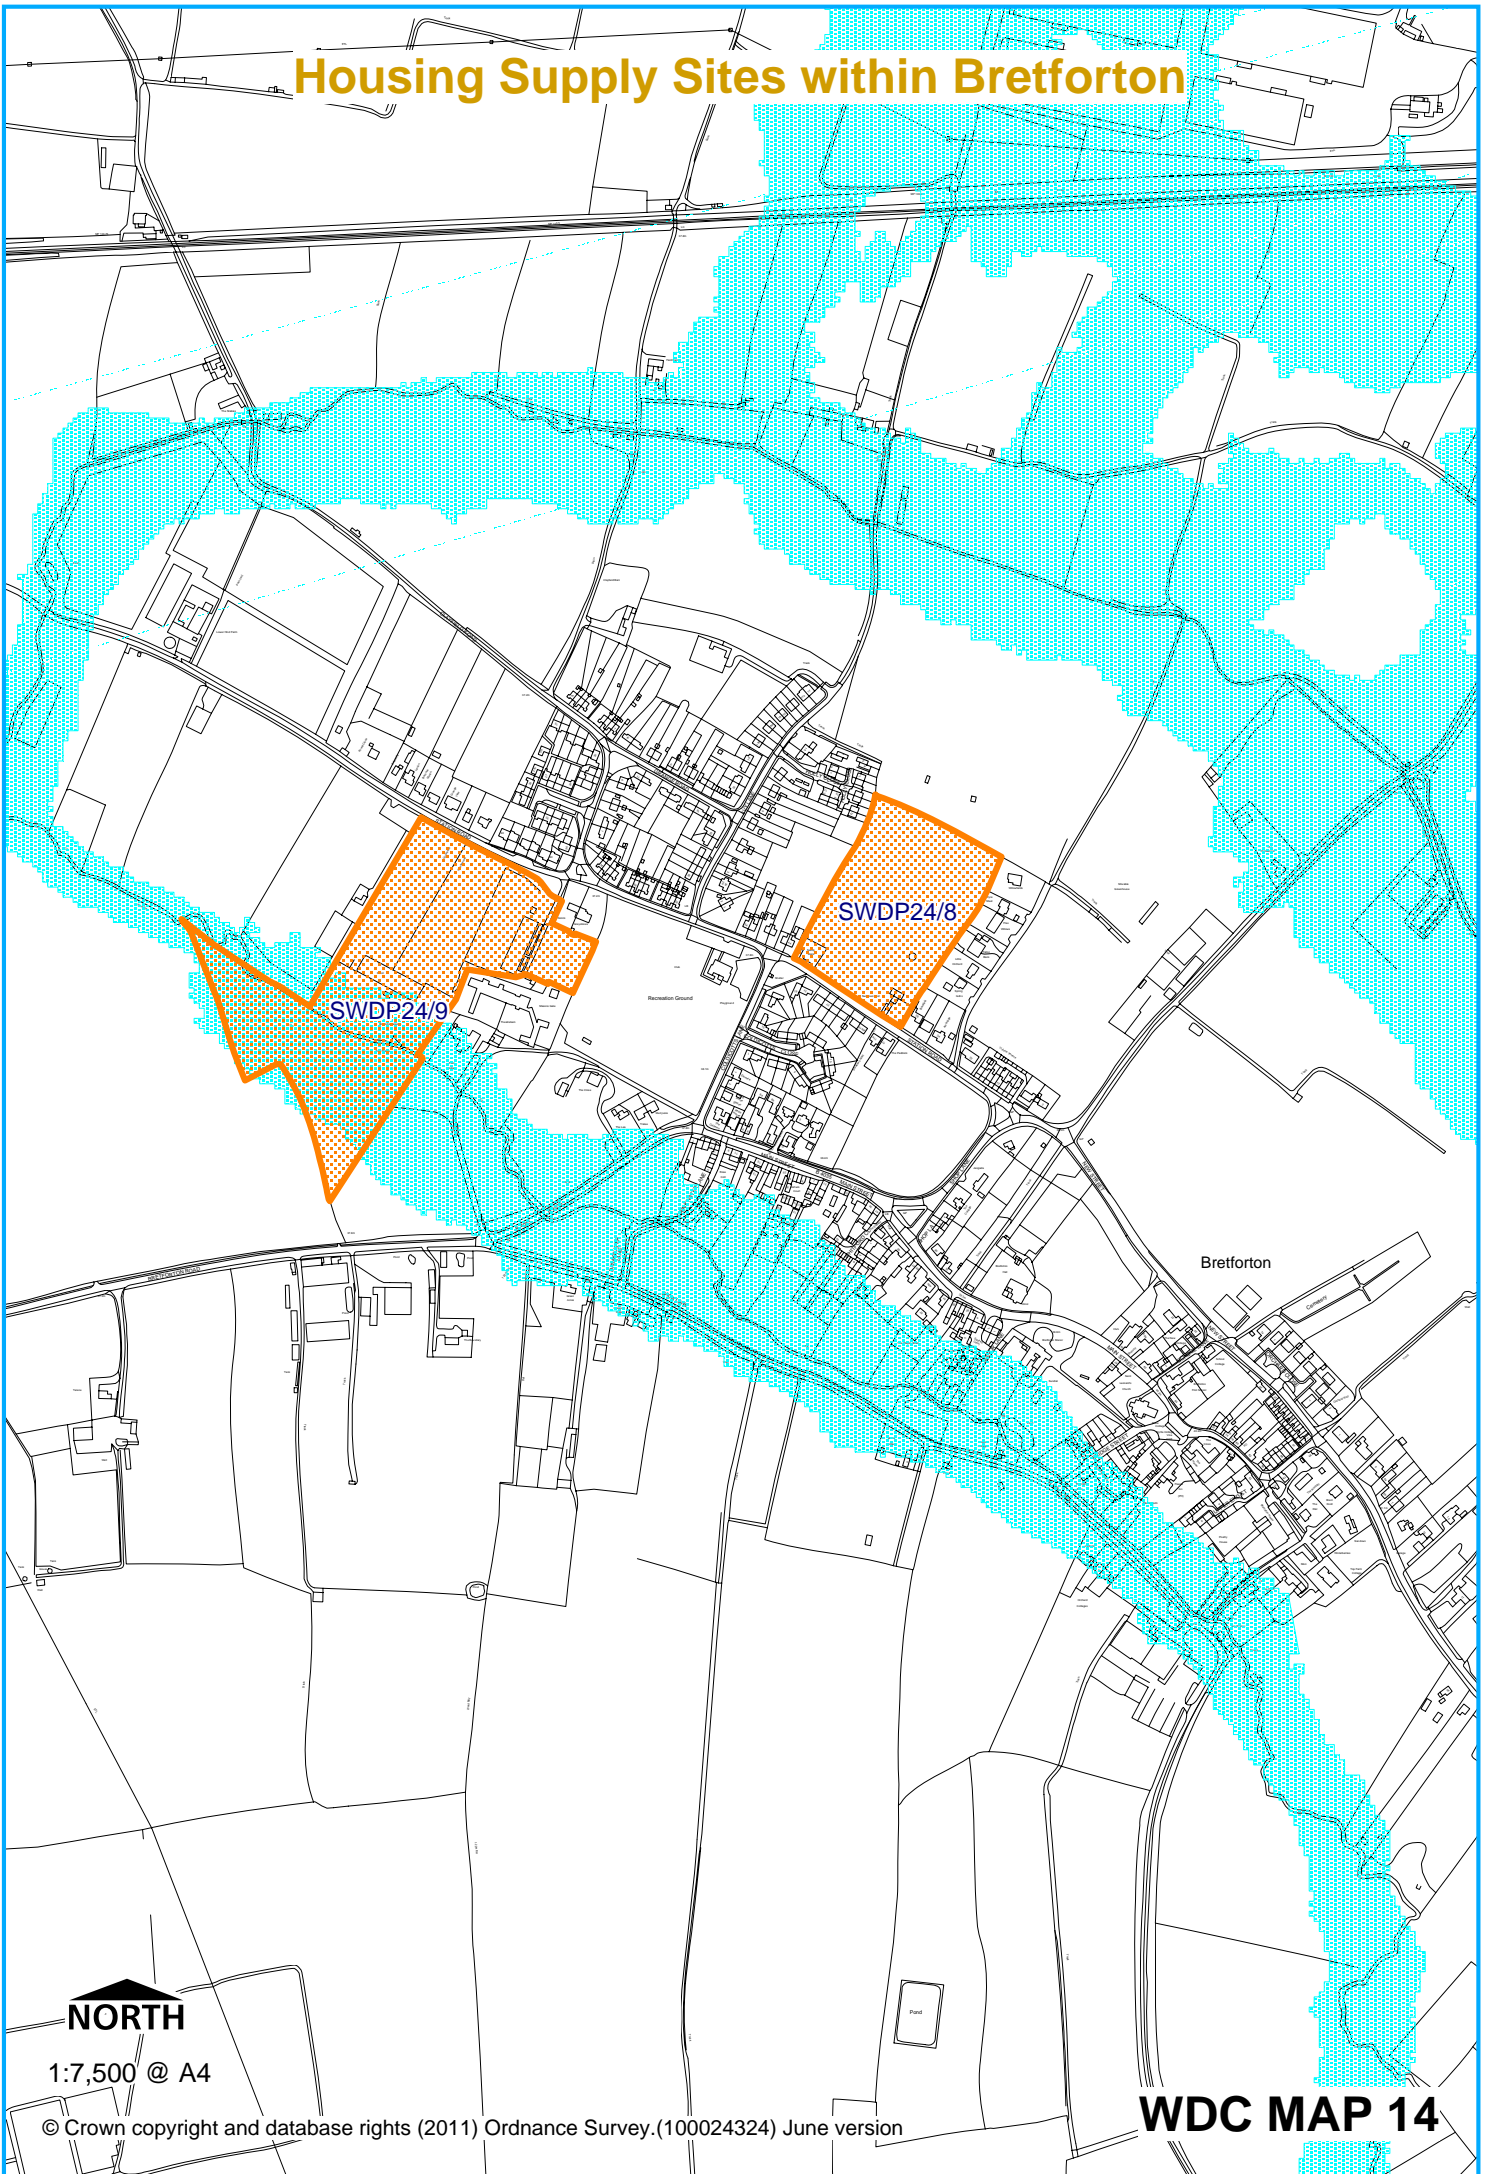

Housing Supply Sites within Bretforton

NORTH

1:7,500 @ A4

© Crown copyright and database rights (2011) Ordnance Survey.(100024324) June version

WDC MAP 14