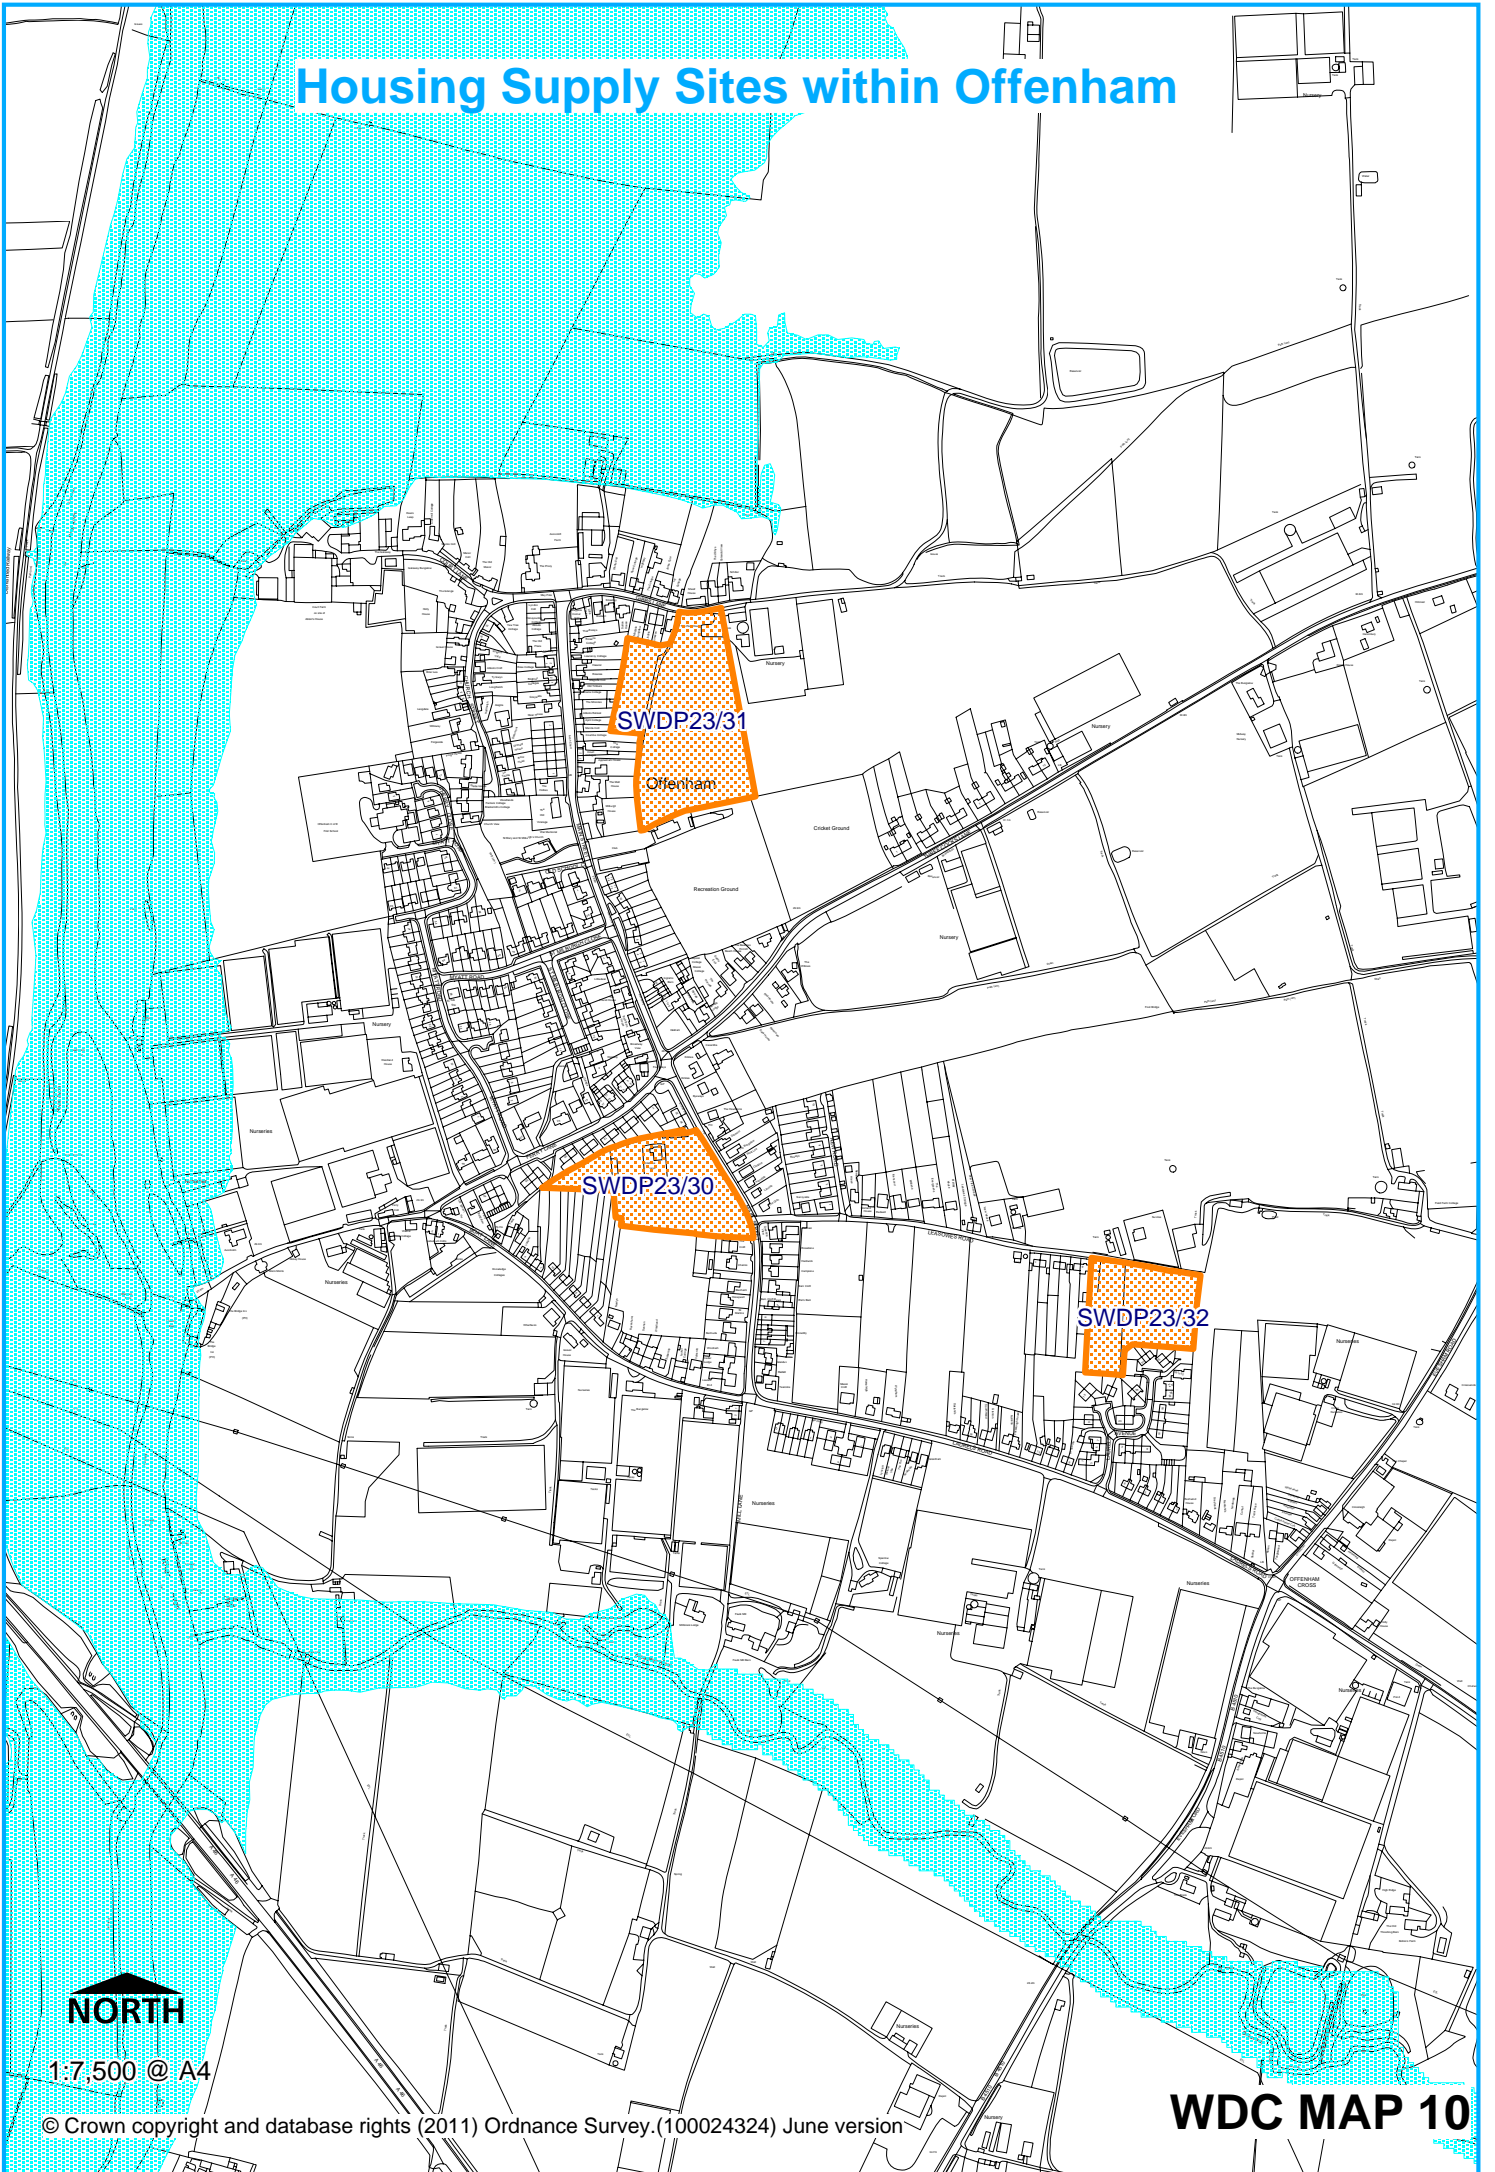

Housing Supply Sites within Offenham

NORTH

1:7,500 @ A4

© Crown copyright and database rights (2011) Ordnance Survey. (100024324) June version

WDC MAP 10