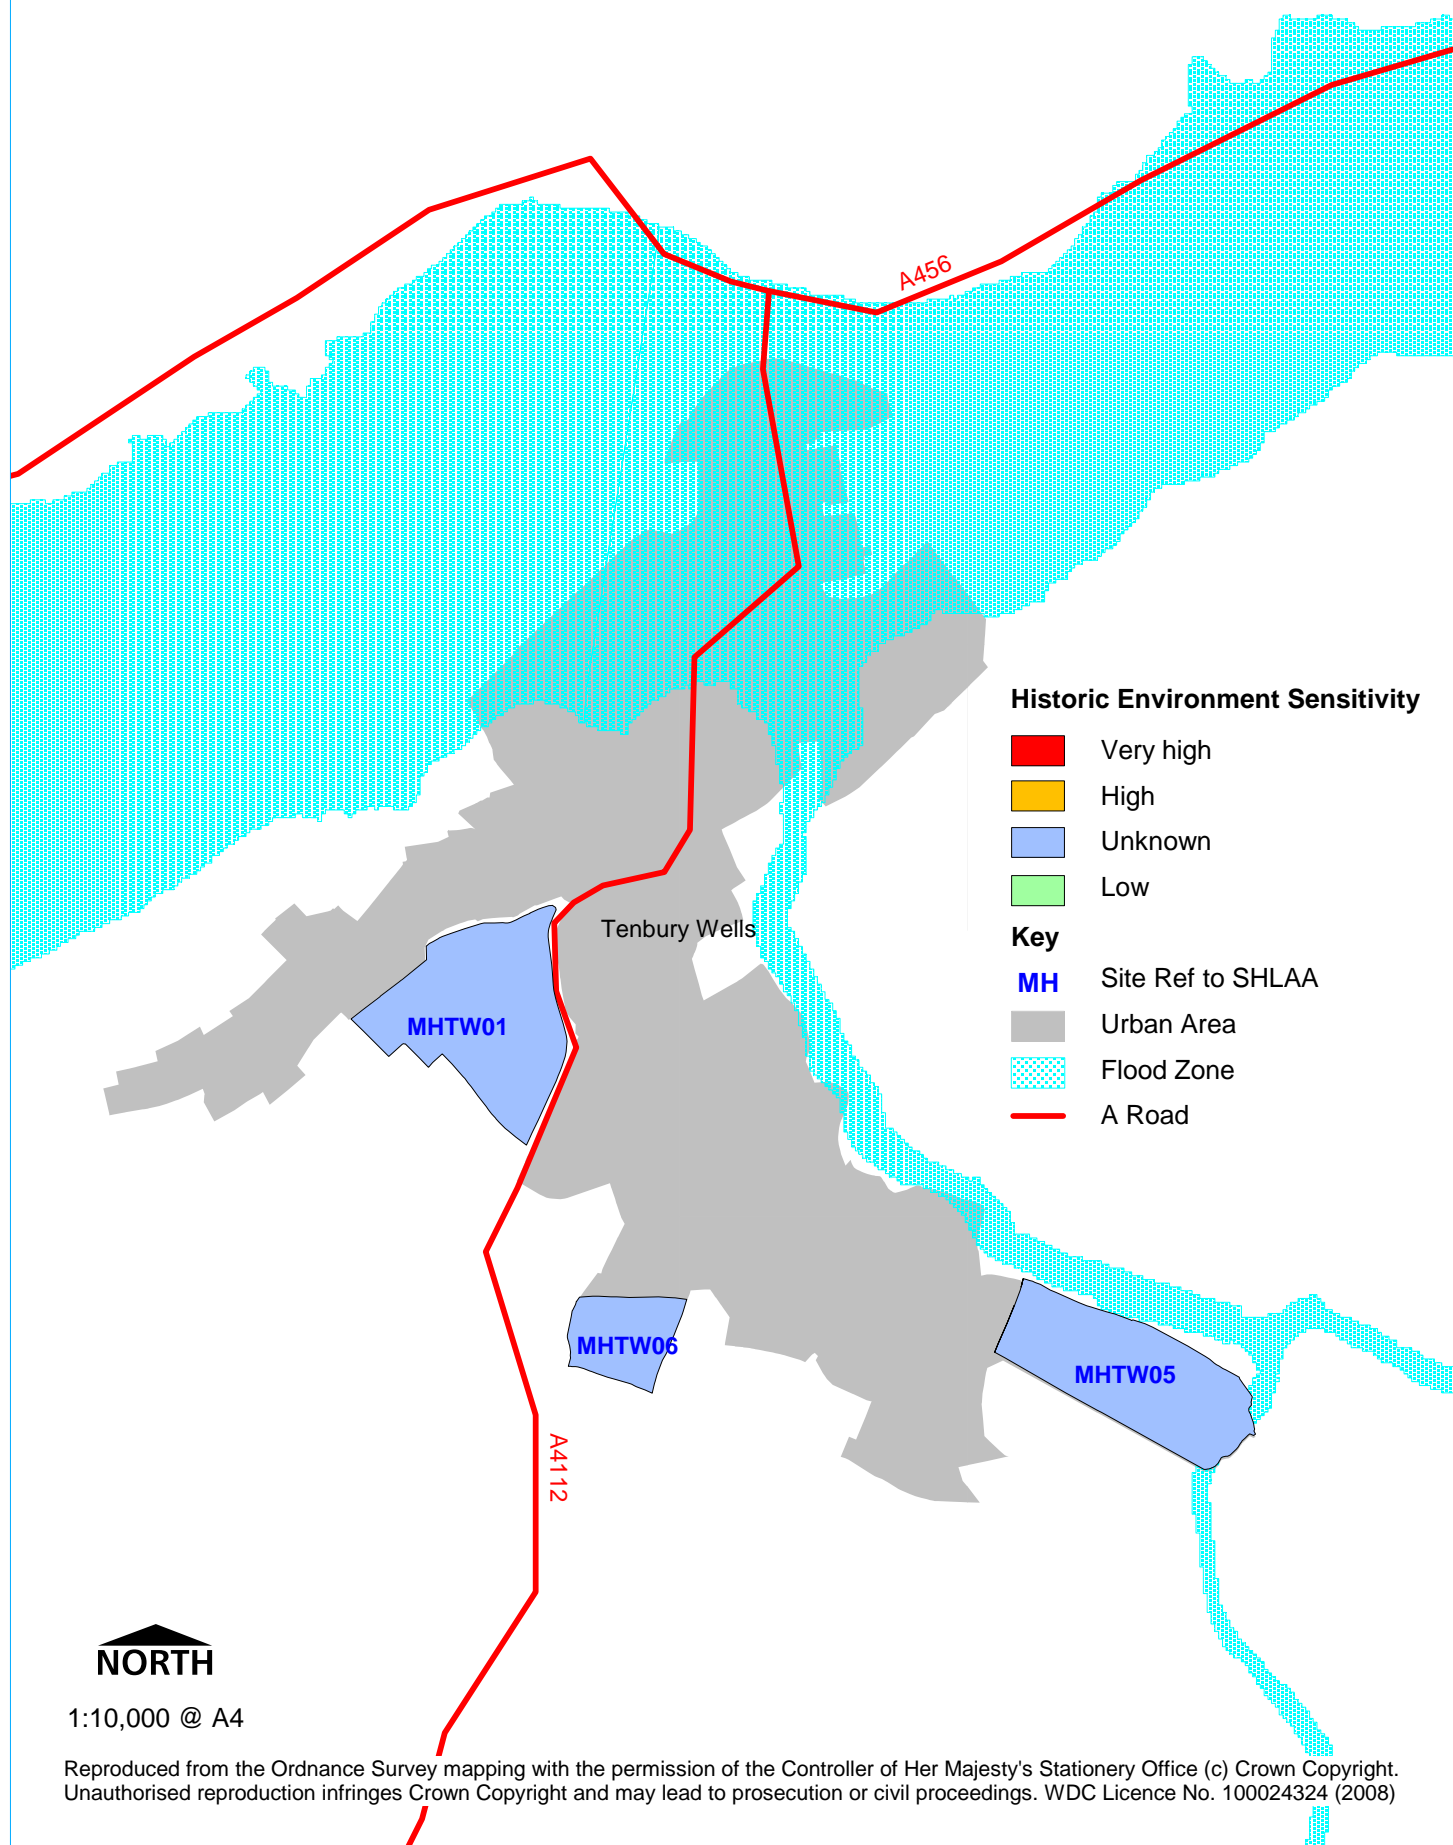

Historic Environment & Archaeology Service  
response to SWJCS Strategic Housing Land Availability Assessment  
SITES WITHIN TENBURY WELLS

**NORTH**

1:10,000 @ A4

Reproduced from the Ordnance Survey mapping with the permission of the Controller of Her Majesty's Stationery Office (c) Crown Copyright. Unauthorised reproduction infringes Crown Copyright and may lead to prosecution or civil proceedings. WDC Licence No. 100024324 (2008)