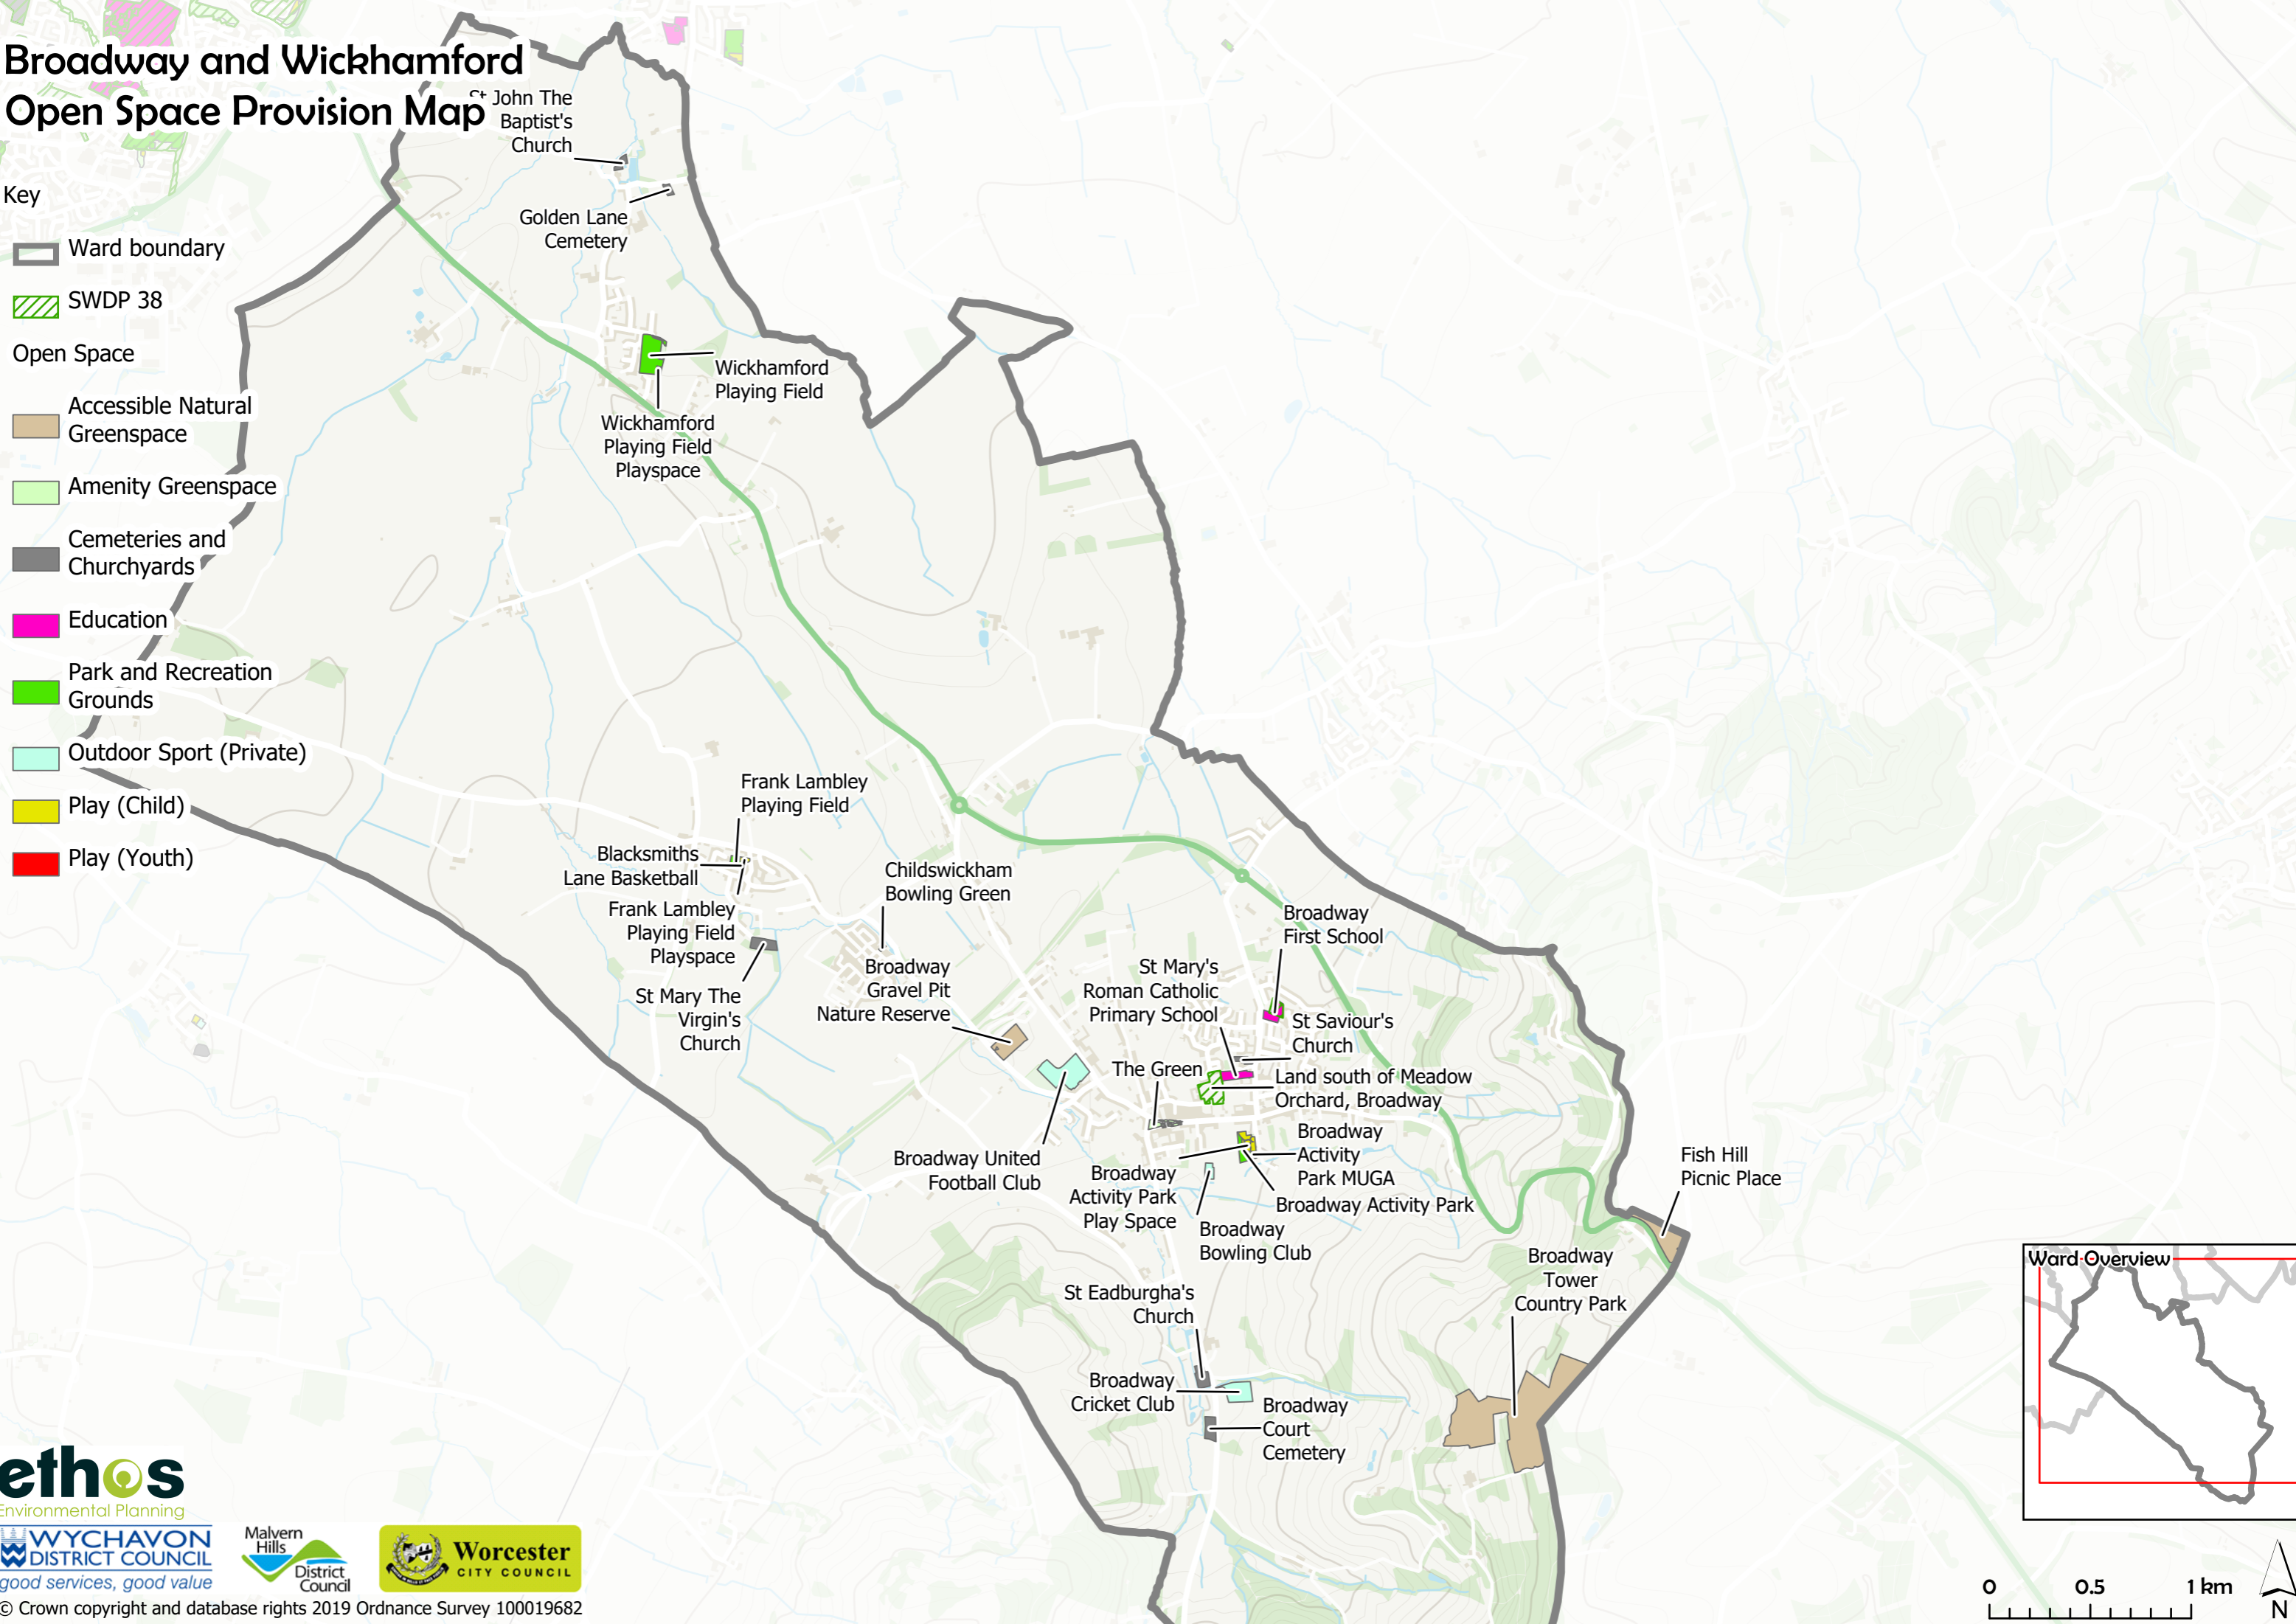

# Broadway and Wickhamford Open Space Provision Map

- Key**
-  Ward boundary
  -  SWDP 38
  - Open Space**
  -  Accessible Natural Greenspace
  -  Amenity Greenspace
  -  Cemeteries and Churchyards
  -  Education
  -  Park and Recreation Grounds
  -  Outdoor Sport (Private)
  -  Play (Child)
  -  Play (Youth)

St John The Baptist's Church

Golden Lane Cemetery

Wickhamford Playing Field  
Wickhamford Playing Field Playspace

Frank Lambley Playing Field

Blacksmiths Lane Basketball  
Frank Lambley Playing Field Playspace  
St Mary The Virgin's Church

Broadway First School

St Saviour's Church

Land south of Meadow Orchard, Broadway

Broadway Activity Park MUGA

Broadway Activity Park

Broadway Bowling Club

Broadway Court Cemetery

Broadway Tower Country Park

Fish Hill Picnic Place