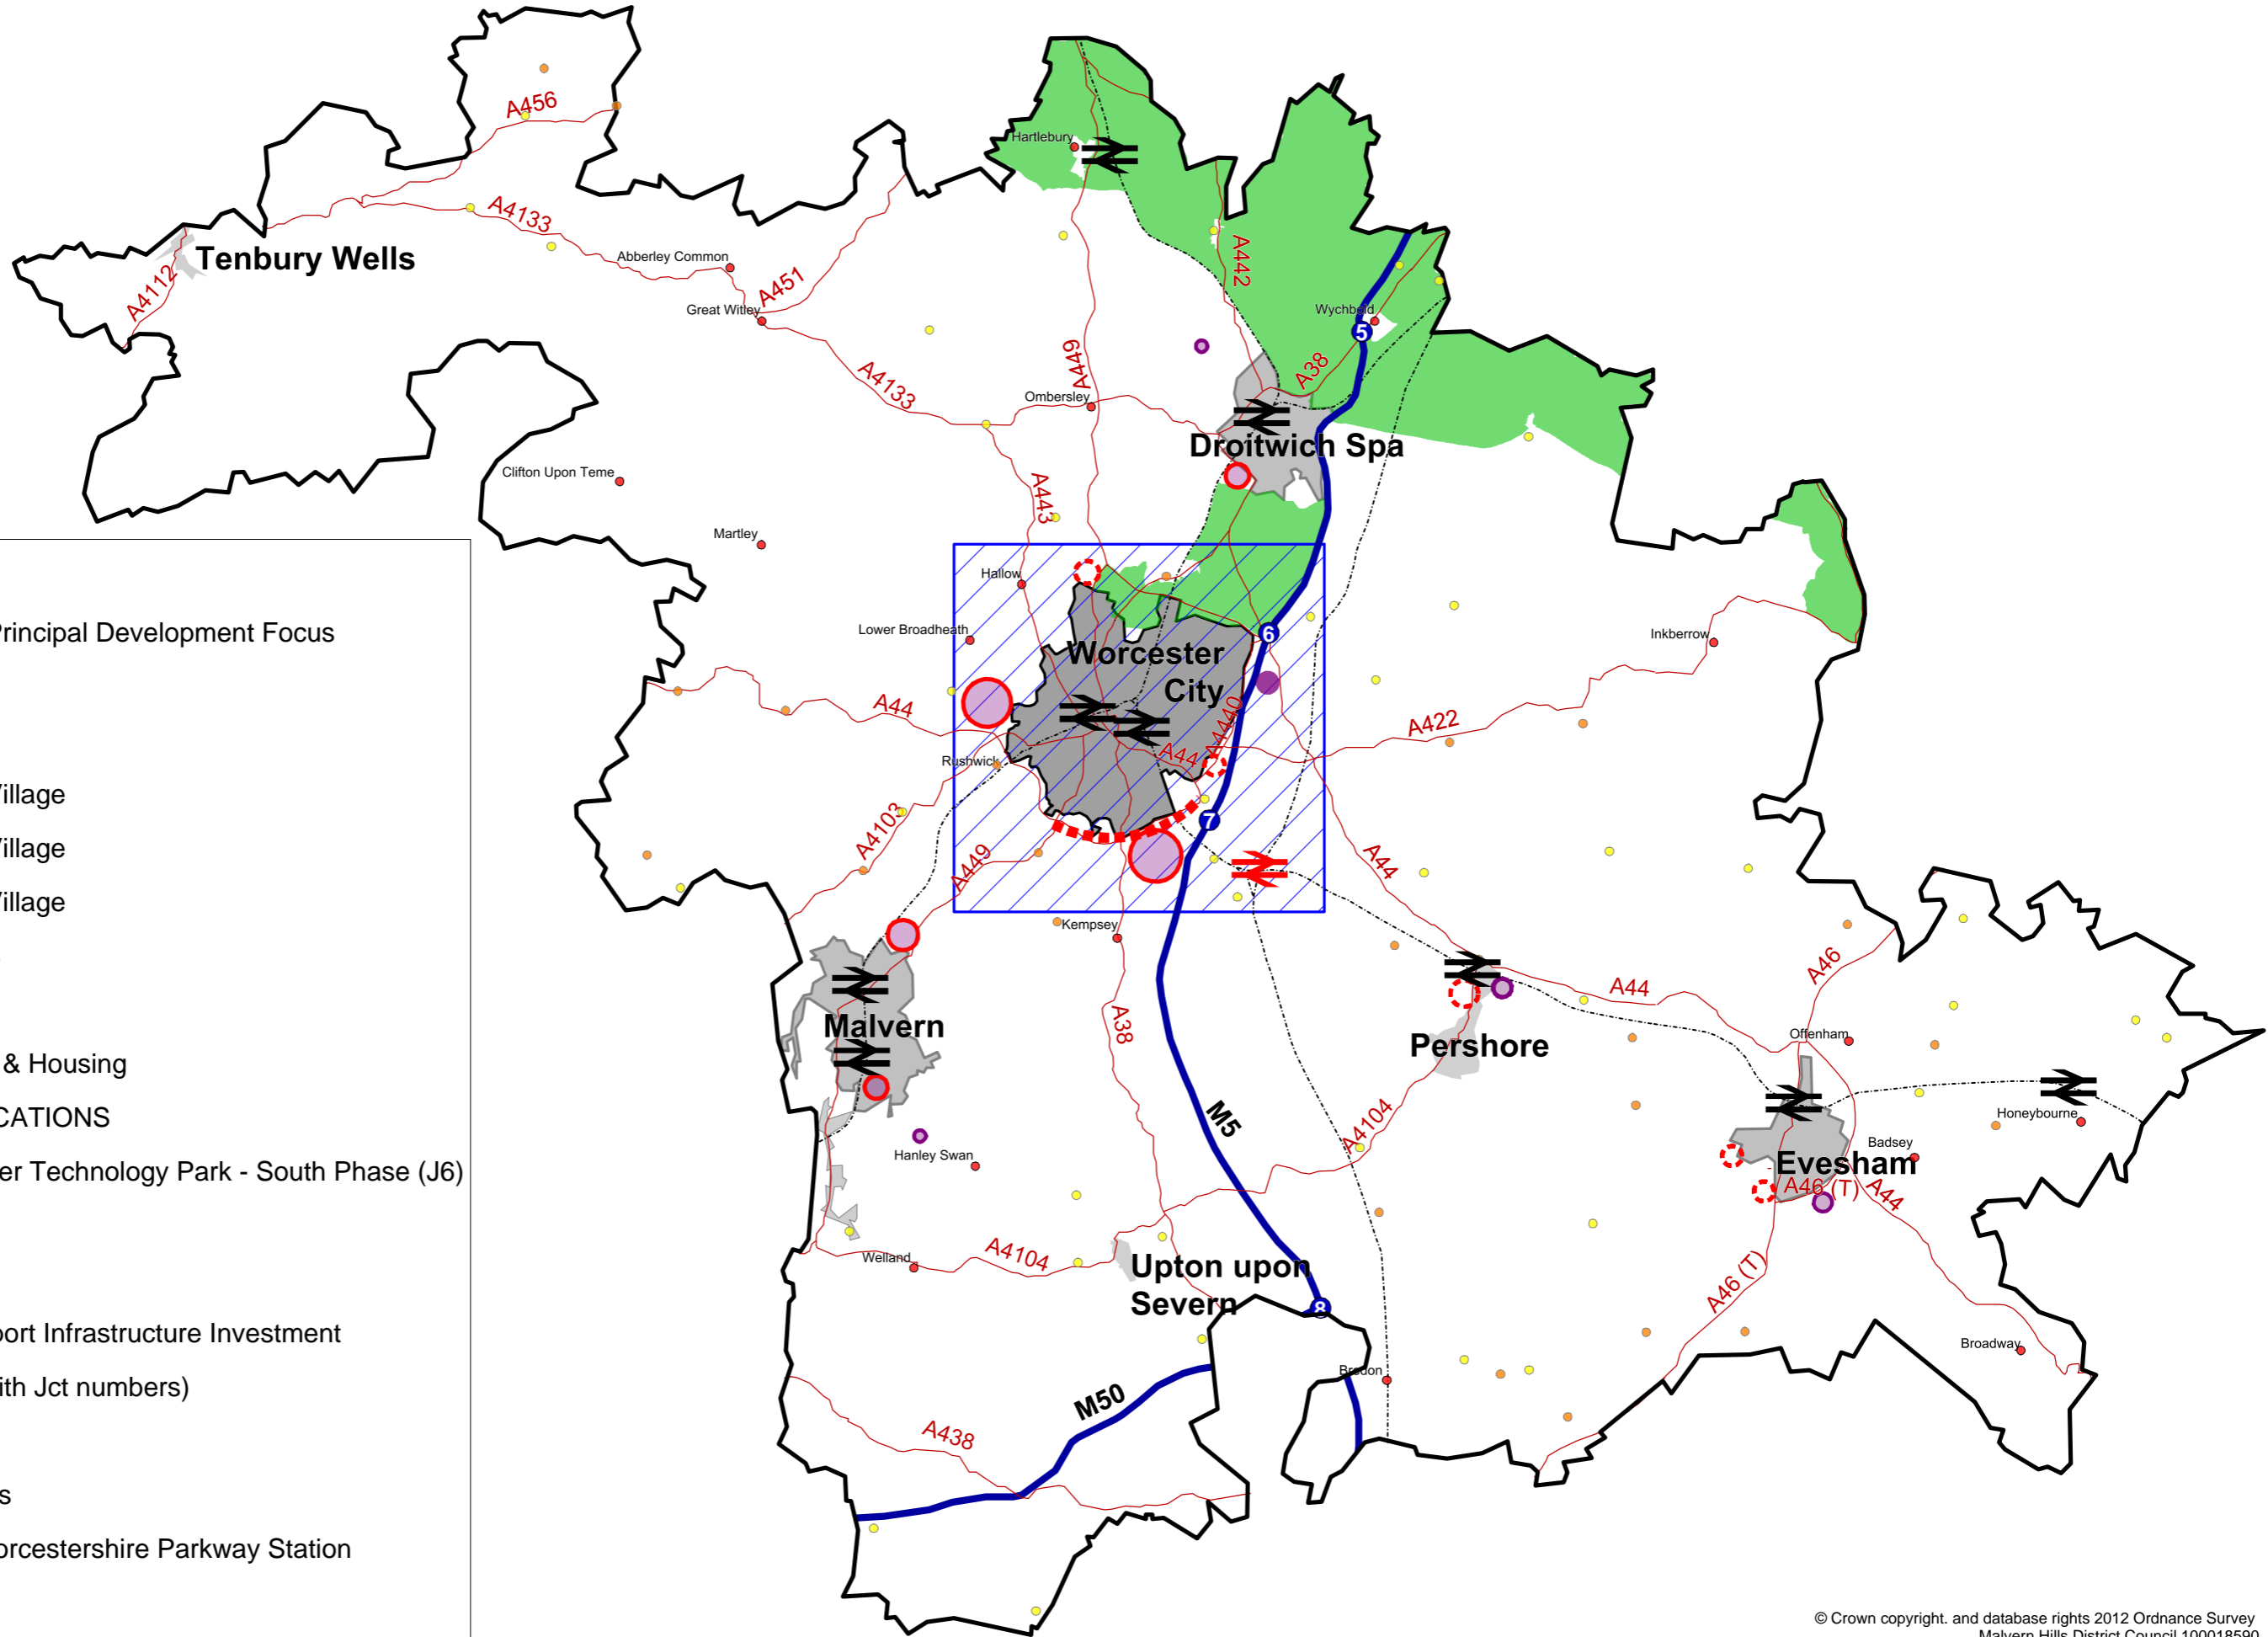

SOUTH WORCESTERSHIRE Development Plan | Key Diagram

NORTH
Not to scale

Legend

- Worcester- Principal Development Focus
- Main Towns
- Other Towns
- Category 1 Village
- Category 2 Village
- Category 3 Village
- URBAN EXTENSIONS**
- Housing
- Employment & Housing
- EMPLOYMENT ALLOCATIONS**
- The Worcester Technology Park - South Phase (J6)
- Employment
- Green Belt
- Major Transport Infrastructure Investment
- Motorway (with Jct numbers)
- Railway
- Train Stations
- Proposed Worcestershire Parkway Station
- A Roads
- Worcester Transport Strategy