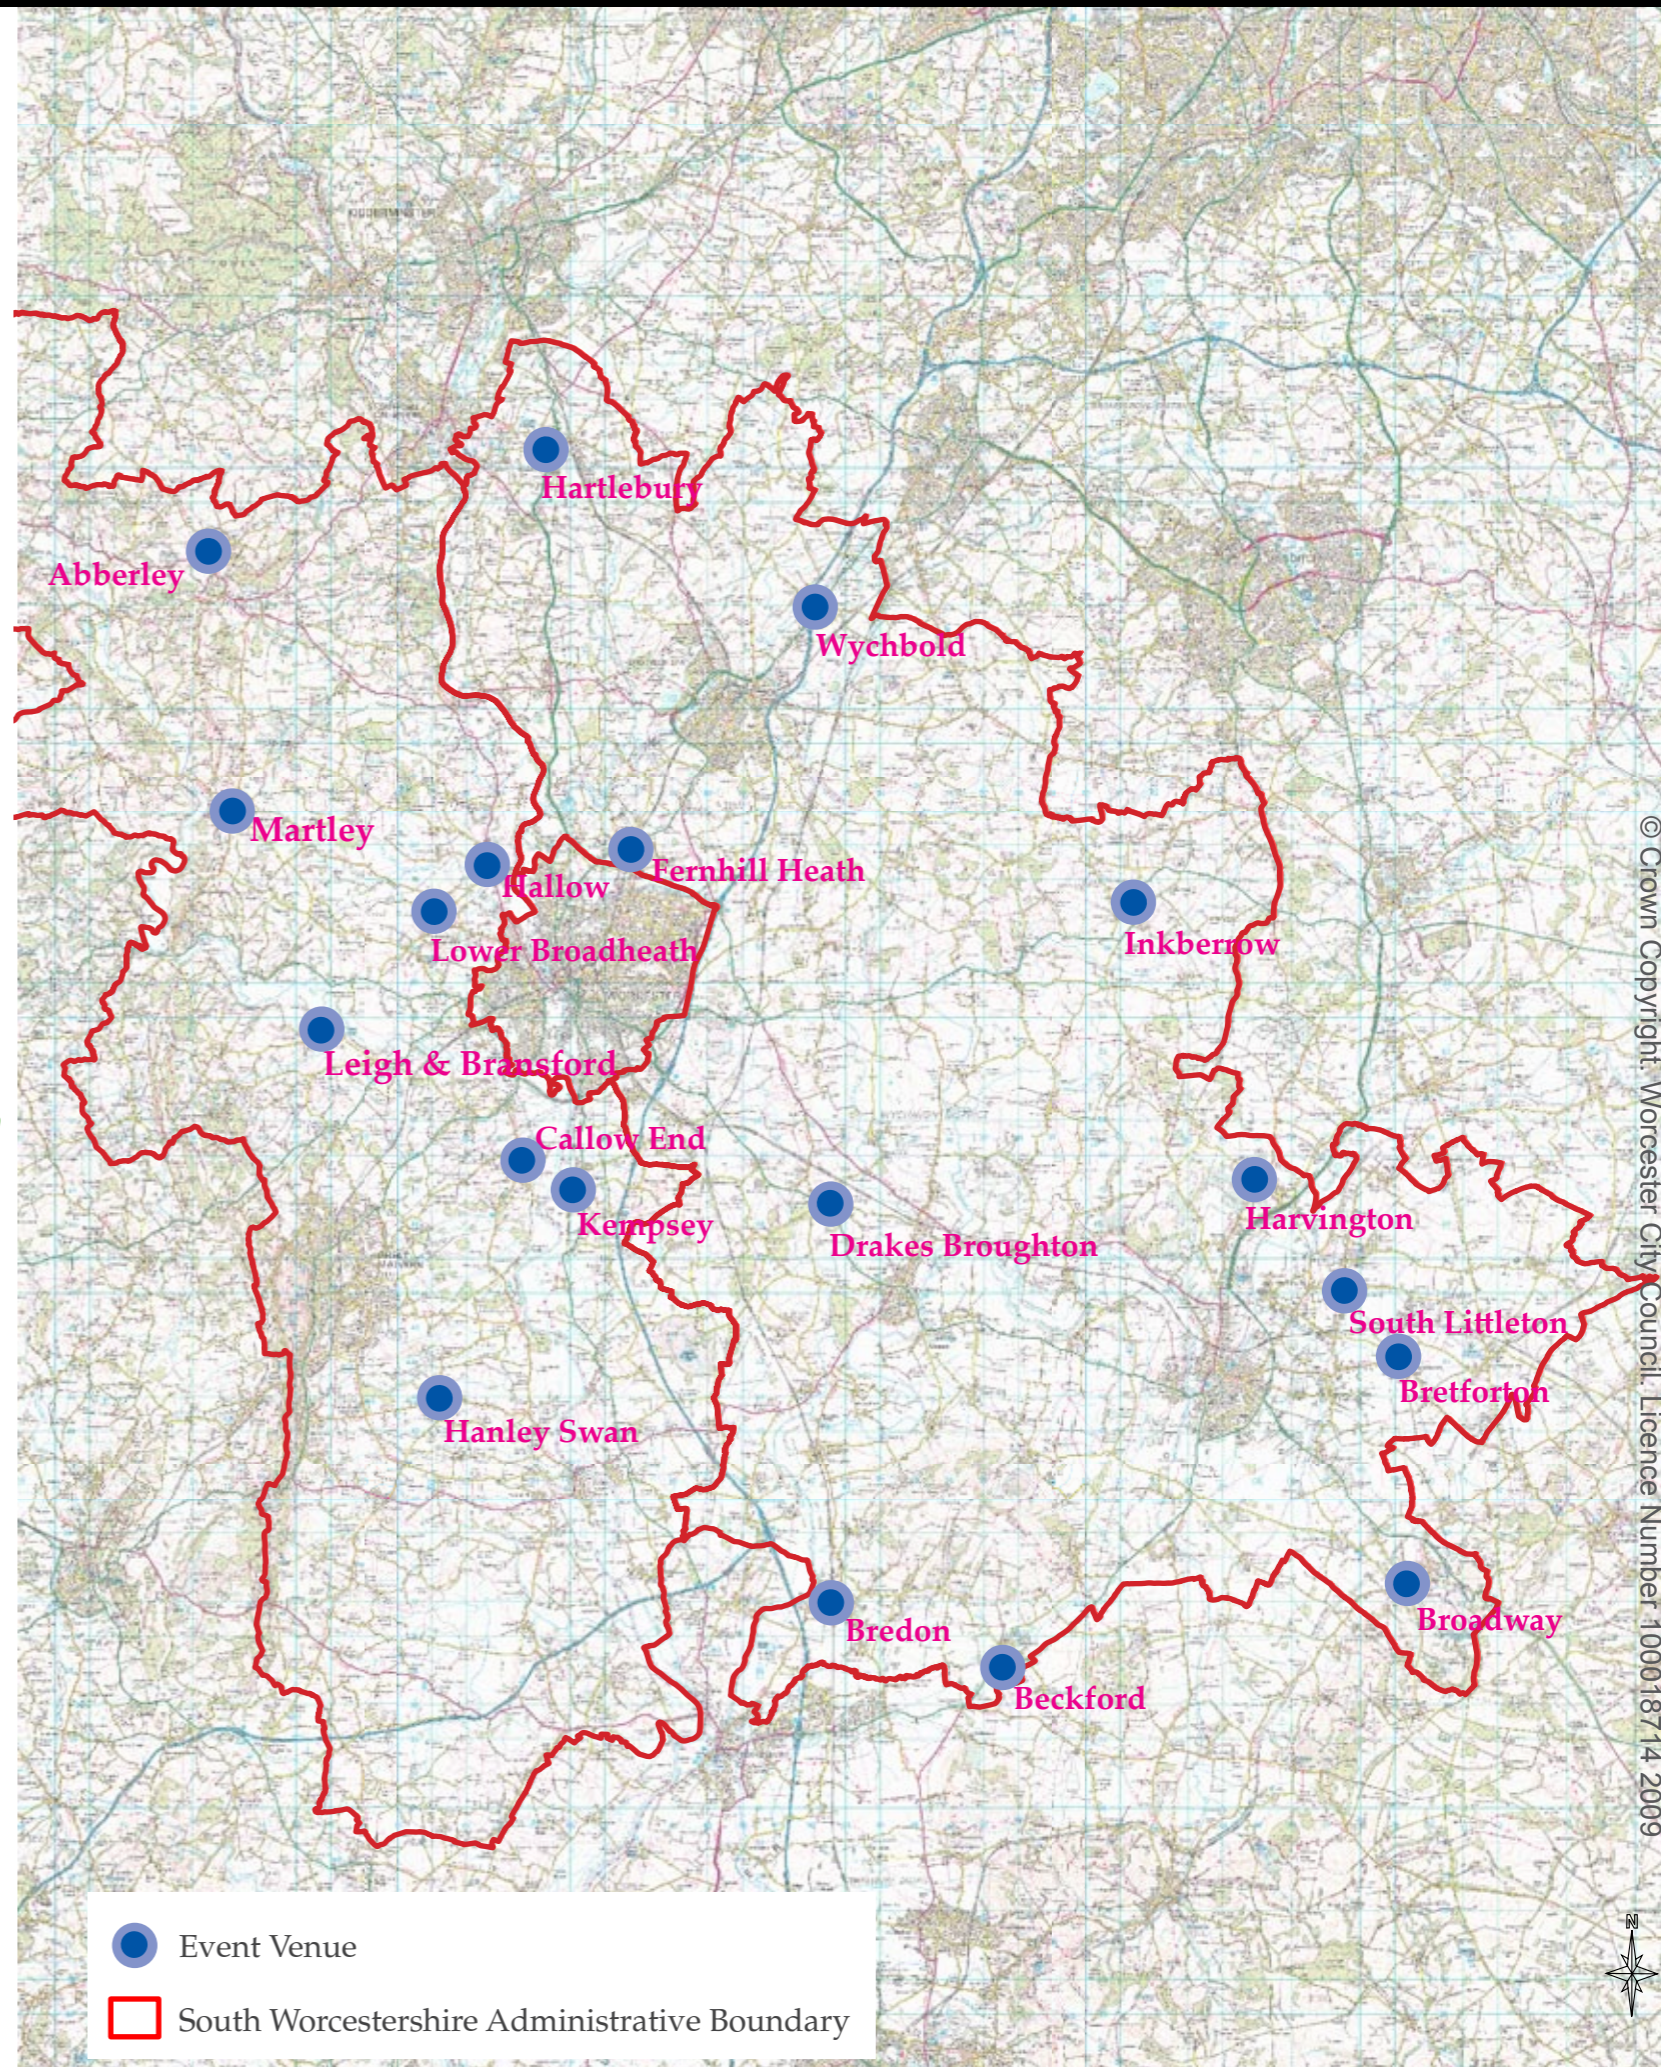

Harvington

Harvington Village Hall
(Incl. Harvington, Offenham and Cleeve Prior areas)

Inkberrow

Community Hall
(Incl. Inkberrow and Flyford Flavell areas)

South Littleton

The Scout Hut
(Incl. South Littleton and Honeybourne areas)

Wychbold

Wychbold Village Hall
(Incl. Wychbold area)

Malvern Hills Events

Abberley

Village Hall
(Incl. Abberley, Great Witley, Clows Top, Shrawley, Eardiston and Dunley areas)

Callow End

Village Hall
(Incl. Callow End, Powick and Rushwick areas)

Hallow

Parish Hall
(Incl. Hallow, Holt Heath and Grimley area)

Hanley Swan

Village Hall
(Incl. Hanley Swan, Hanley Castle, Guarford and Welland areas)

Kempsey

Village Hall
(Incl. Kempsey, Norton Juxta Kempsey and Severn Stoke areas)

Leigh & Bransford

Leigh and Bransford Memorial Hall
(Incl. Leigh Sinton, Alfrick, Suckley and Broadwas areas)

Lower Broadheath

Village Hall
(Lower Broadheath area)

Martley

Martley Memorial Hall
(Incl. Martley and Clifton upon Teme areas)

See final page for full address and opening times of events.

Village categorisations are subject to periodic review because rural services change over time. Further exhibitions for certain villages may therefore be needed during the consultation period. Please look out for details in the New Year.

Now is the chance to begin to have your say about the future character of rural South Worcestershire

© Crown Copyright: Worcester City Council. Licence Number 100018714 2009