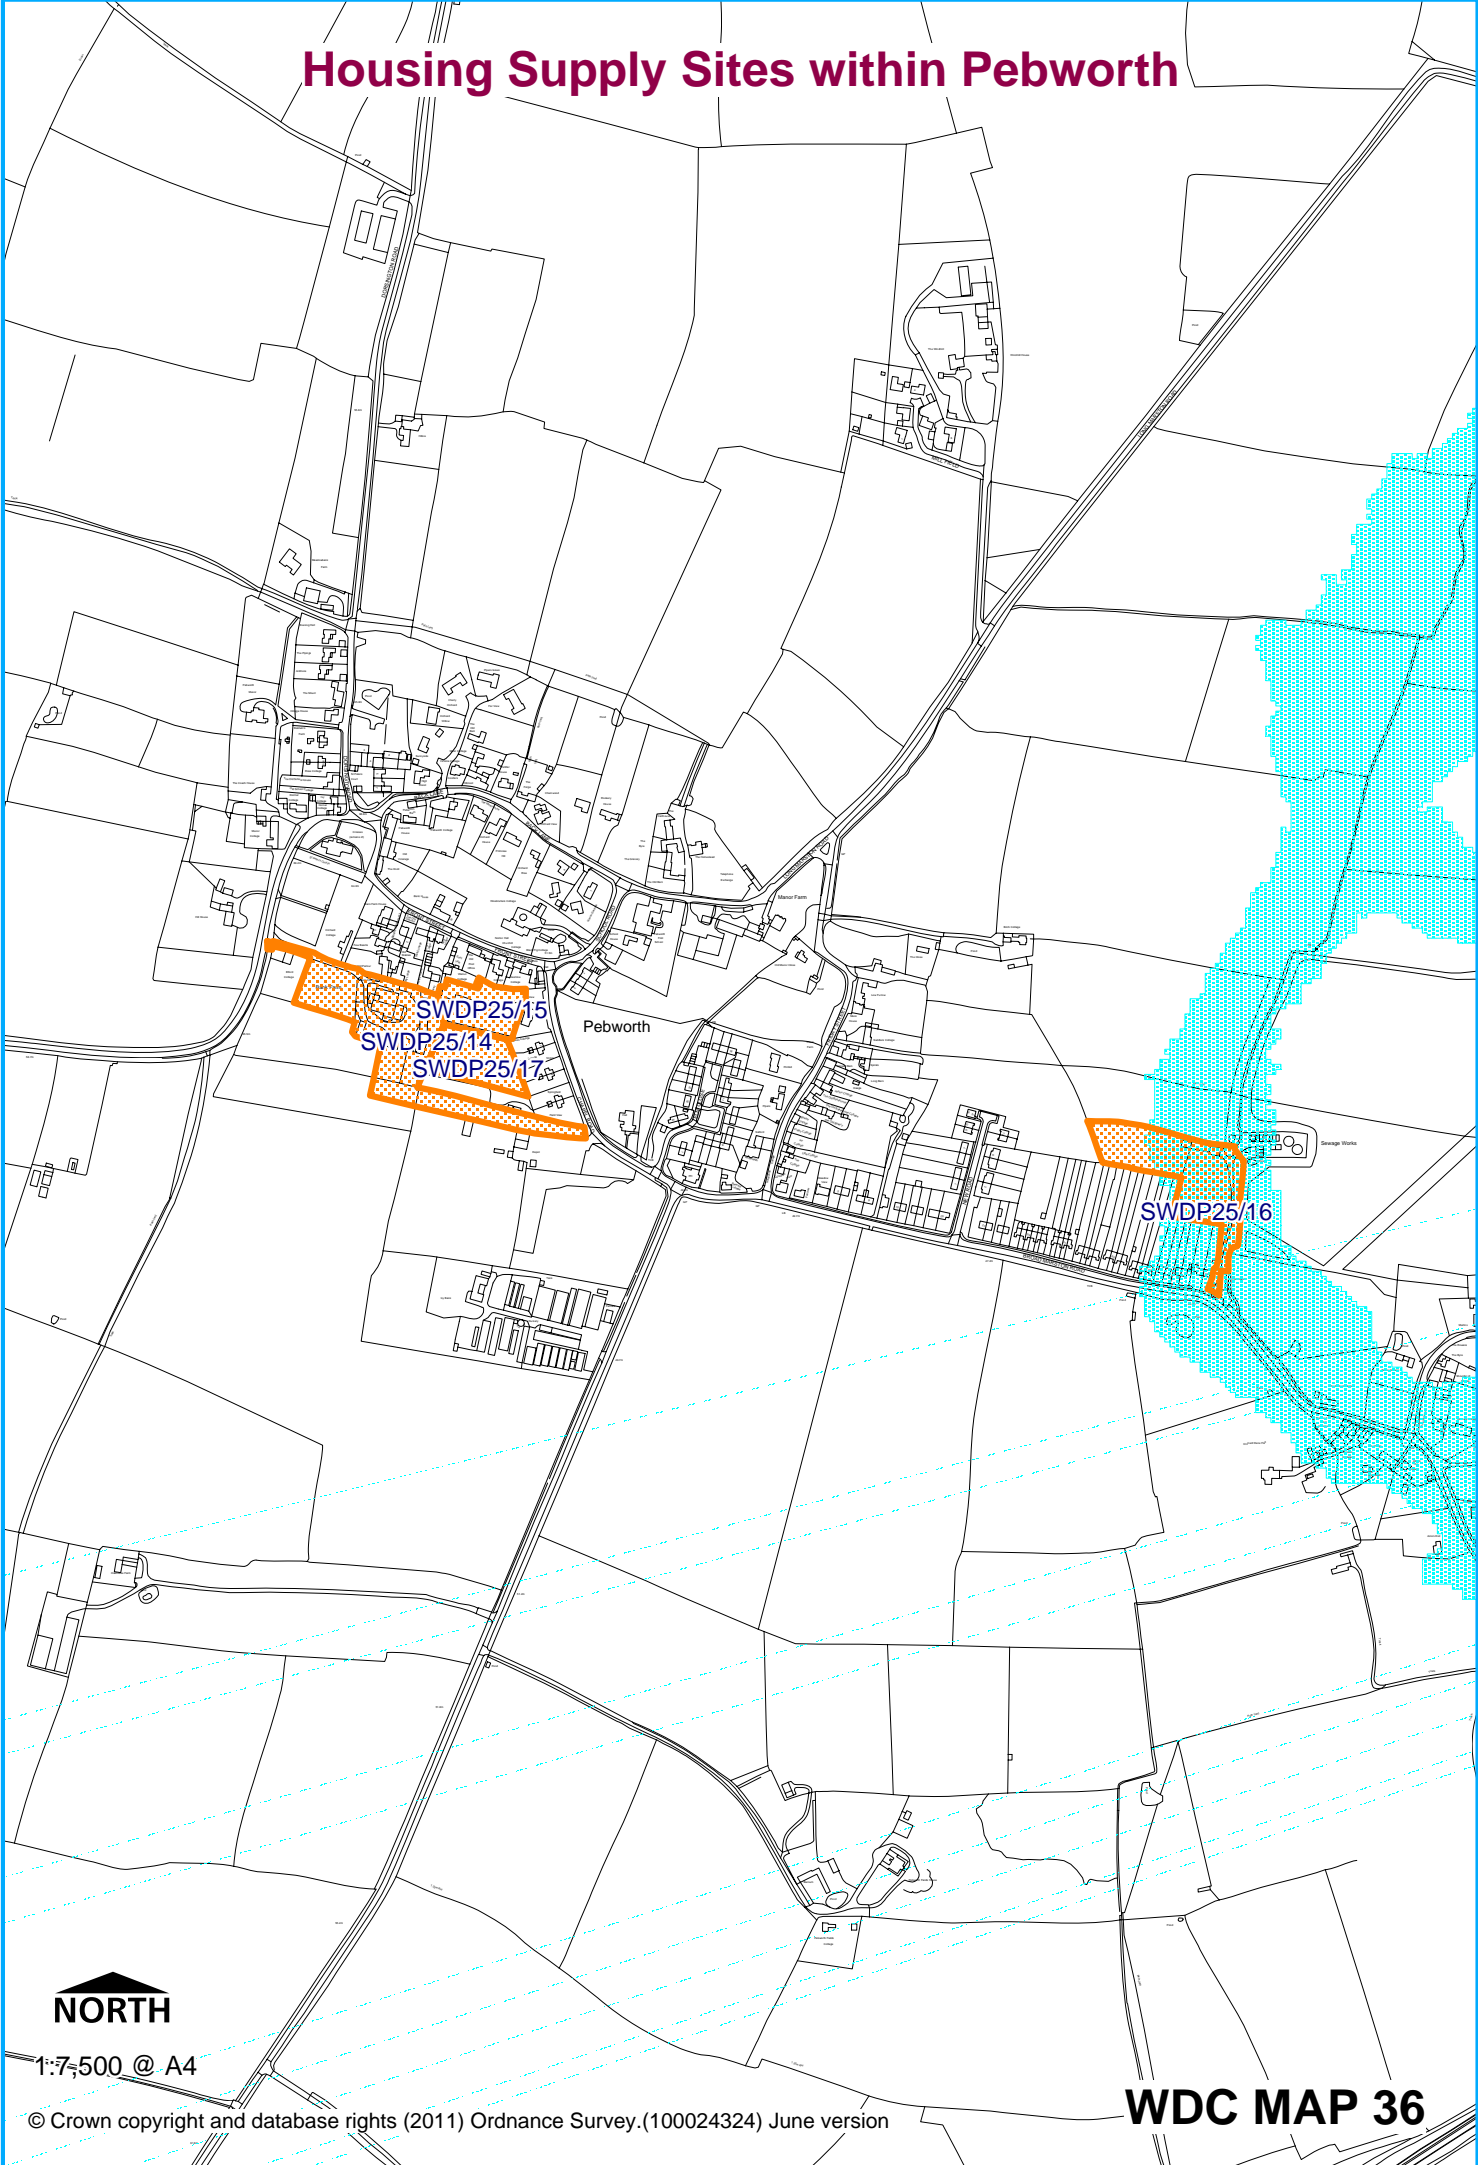

Housing Supply Sites within Pebworth

NORTH

1:7,500 @ A4

© Crown copyright and database rights (2011) Ordnance Survey.(100024324) June version

WDC MAP 36