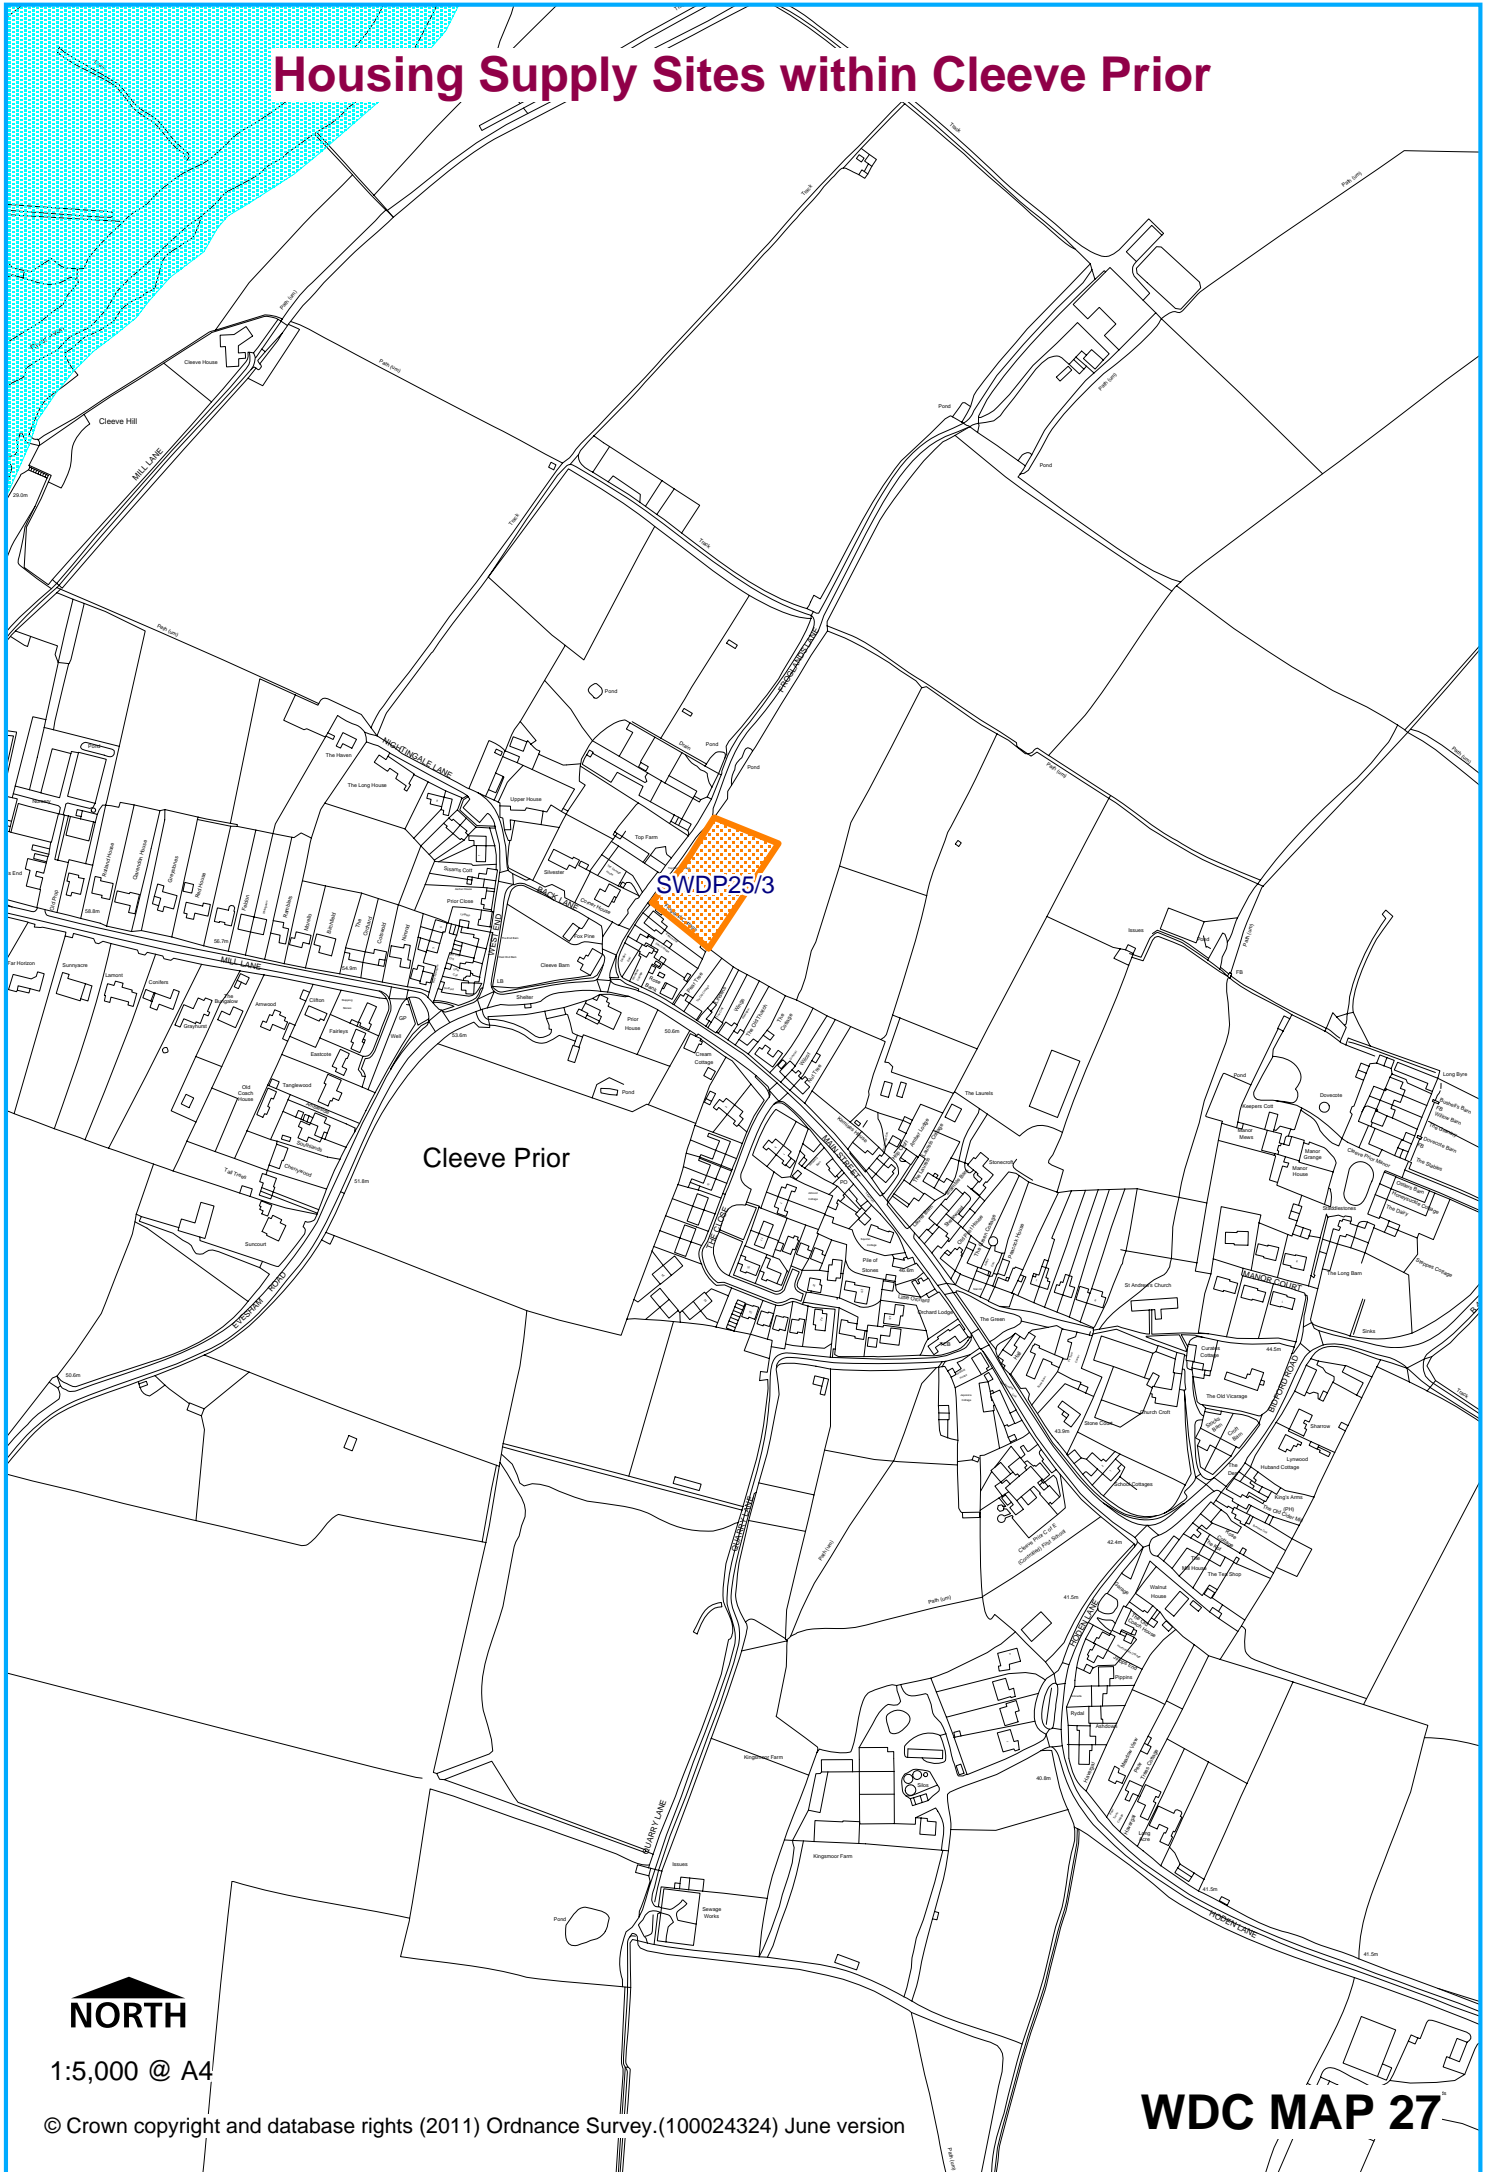

Housing Supply Sites within Cleeve Prior

SWDP25/3

Cleeve Prior

1:5,000 @ A4

© Crown copyright and database rights (2011) Ordnance Survey.(100024324) June version

WDC MAP 27