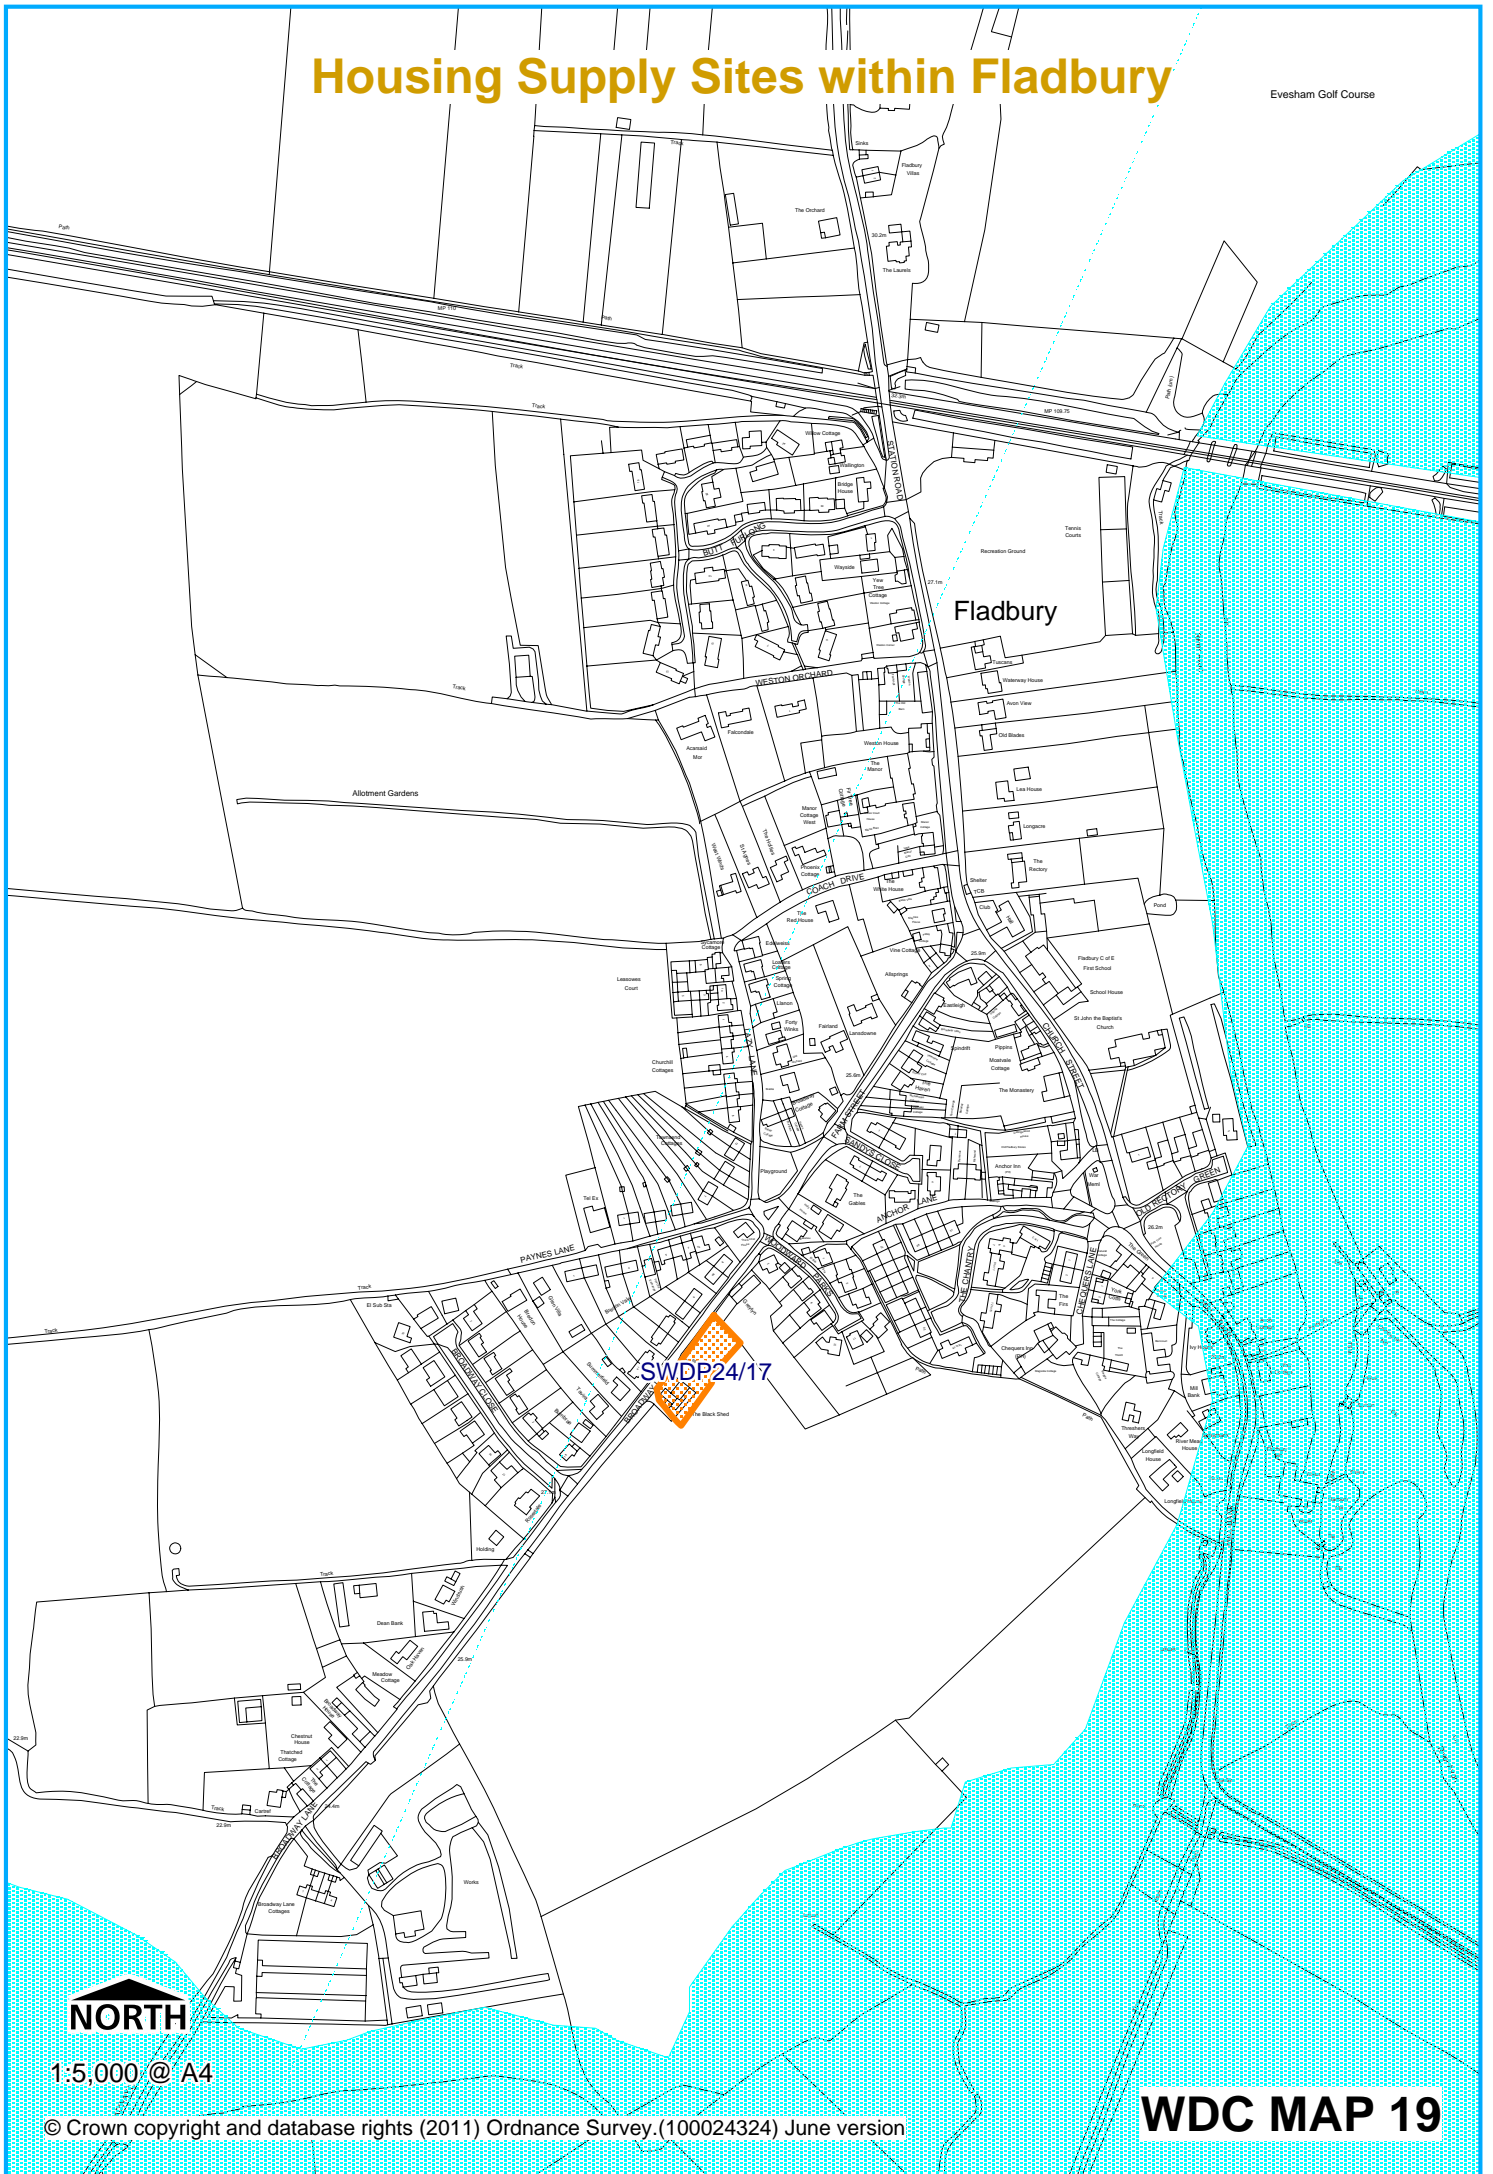

Housing Supply Sites within Fladbury

Evesham Golf Course

SWDP24/17

1:5,000 @ A4

© Crown copyright and database rights (2011) Ordnance Survey. (100024324) June version

WDC MAP 19