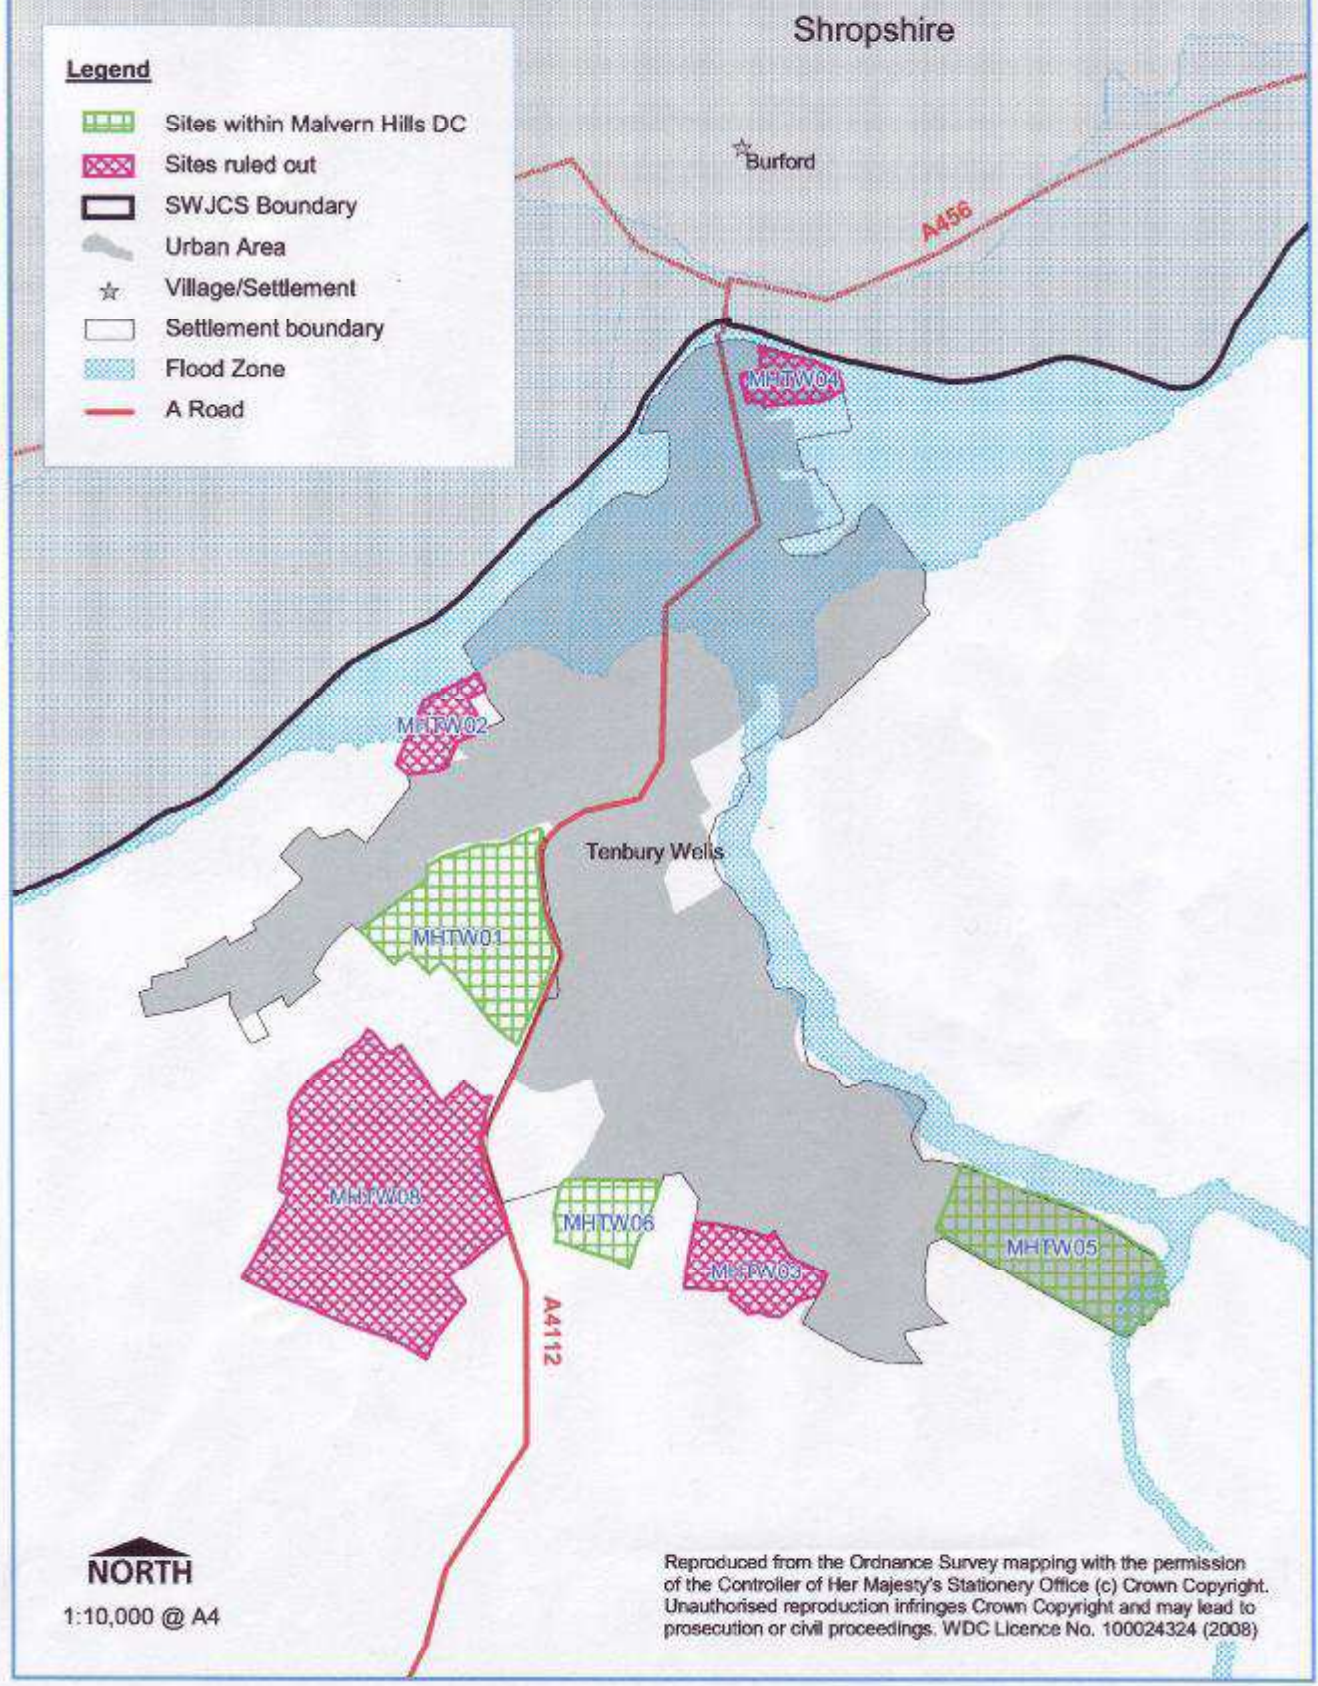

TENBURY - SPATIAL DIAGRAM

Not to Scale

Legend

- | | | |
|---------------------|------------|--|
| SWJCS Area Boundary | A Road | Preferred Option Housing Growth (Area of Search) |
| Settlement Boundary | B Road | |
| Urban Area | River | |
| Village/Settlement | Flood Zone | |

Summary

Housing on 'greenfield' land - 100

STRATEGIC HOUSING LAND AVAILABILITY ASSESSMENT

Sites within Tenbury Wells

Legend

- Sites within Malvern Hills DC
- Sites ruled out
- SWJCS Boundary
- Urban Area
- Village/Settlement
- Settlement boundary
- Flood Zone
- A Road

NORTH
1:10,000 @ A4

Reproduced from the Ordnance Survey mapping with the permission of the Controller of Her Majesty's Stationery Office (c) Crown Copyright. Unauthorised reproduction infringes Crown Copyright and may lead to prosecution or civil proceedings. WDC Licence No. 100024324 (2008)